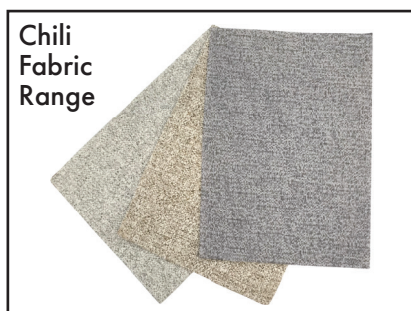

Fabric Selection

Colours are as close as the printing process allows. See the fabric swatches to confirm the true colour.

See over for leather selection.